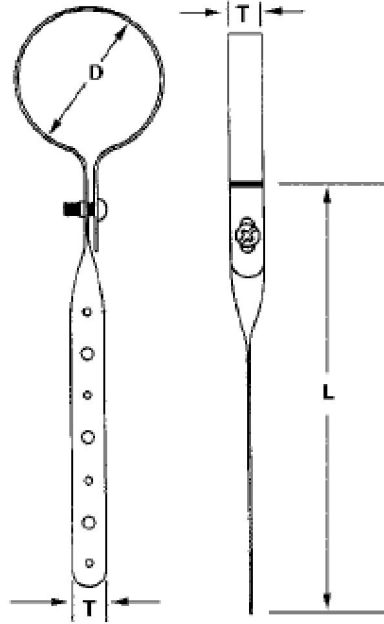

411 BURNHAM ST.
 P.O. BOX 280186
 EAST HARTFORD, CT 06108
 TEL (860) 289-0285 FAX (860) 282-1487
 TOLL FREE 1-800-969-0285

NATICK HANGERS

COPPER TUBE SIZE

EMPIRE INDUSTRIES, INC. FIG. #127CT

MATERIAL: CARBON STEEL.

FINISH: COPPER PLATED

SERVICE: DESIGNED FOR THE SUPPORT OF COPPER TUBE SUPPLY LINES. ATTACHES TO WOOD MEMBERS.

ORDERING: SPECIFY TUBE SIZE, LENGTH AND FIGURE NUMBER.

TUBE SIZE	D TUBE OD	T	L (6" OR 12')	WGT EACH (LBS.)	
				6"	12"
1/2	0.625	1/2	6" or 12"	0.07	0.09
3/4	0.875	1/2	6" or 12"	0.07	0.09
1	1.125	1/2	6" or 12"	0.08	0.10
1 1/4	1.375	1/2	6" or 12'	0.08	0.10
1 1/2	1.625	1/2	6" or 12"	0.10	0.12
2	2.125	1/2	6" or 12"	0.10	0.12